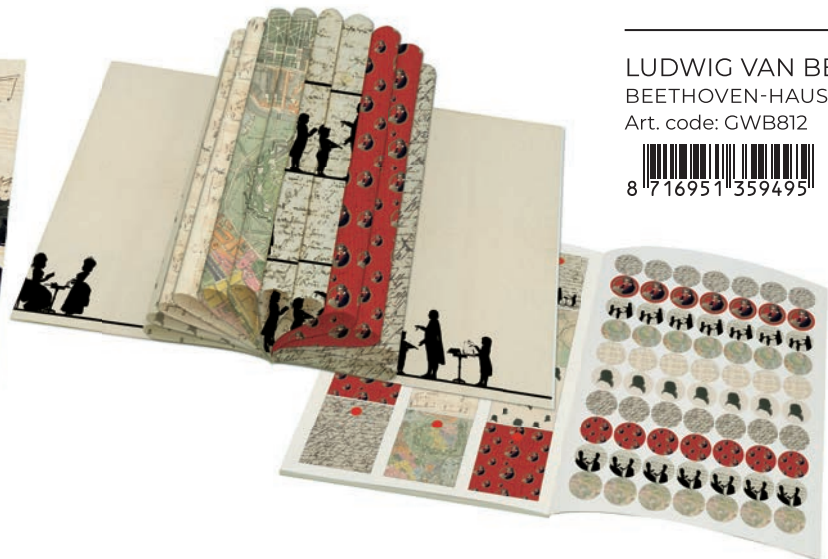

LUDWIG VAN BEETHOVEN
BEETHOVEN-HAUS BONN
Art. code: GWB812