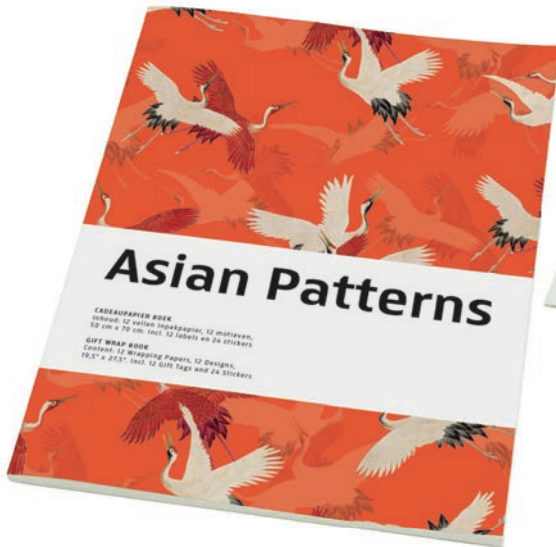

ASIAN PATTERNS
RIJKSMUSEUM AMSTERDAM
Art. code: GWB989