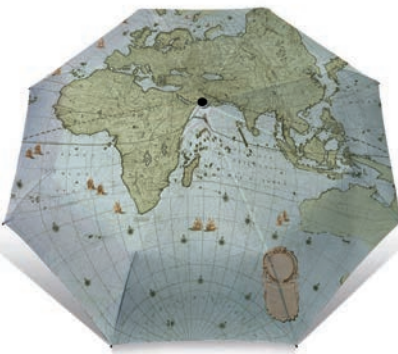

WANDKAART VAN DE WERELD
DOOR JOAN BLAEU,
HET SCHEEPVAARTMUSEUM

Art. code: UBFA598

8 716951 365243