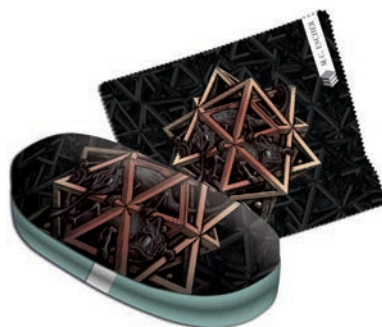

BRILLENKOKER GROOT: STERREN
INCL. BRILLENDOEKJE

Art. code: GBL1170

8 716951 361382