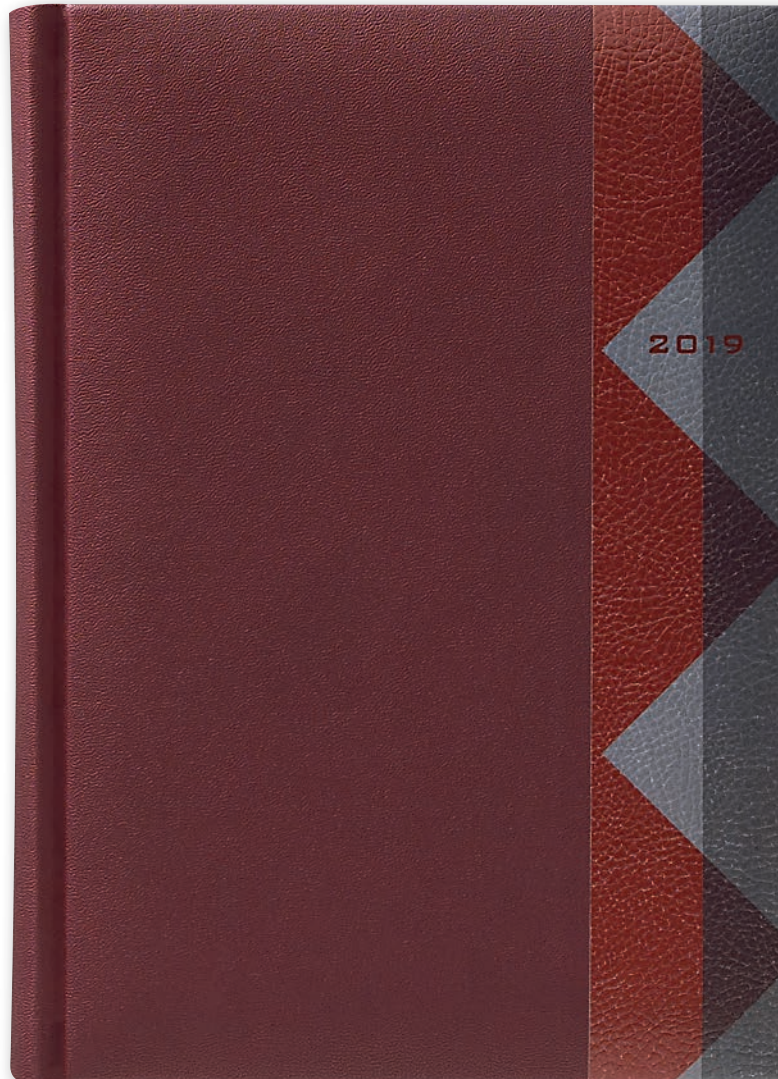

TECHNICAL
AREA

COVER CODE

A3

COVER NAME

Samoa

YEAR DESIGN

COLOURS

BOOST
ITALIAN MOOD

MATERIAL
CATEGORY

CUSTOMIZATION
OPTIONS

HOT STAMPING

BLIND
EMBOSSING

BLIND EMBOSSING
THERMO EFFECT

COLOURED
FOIL

GOLD & SILVER
FOIL